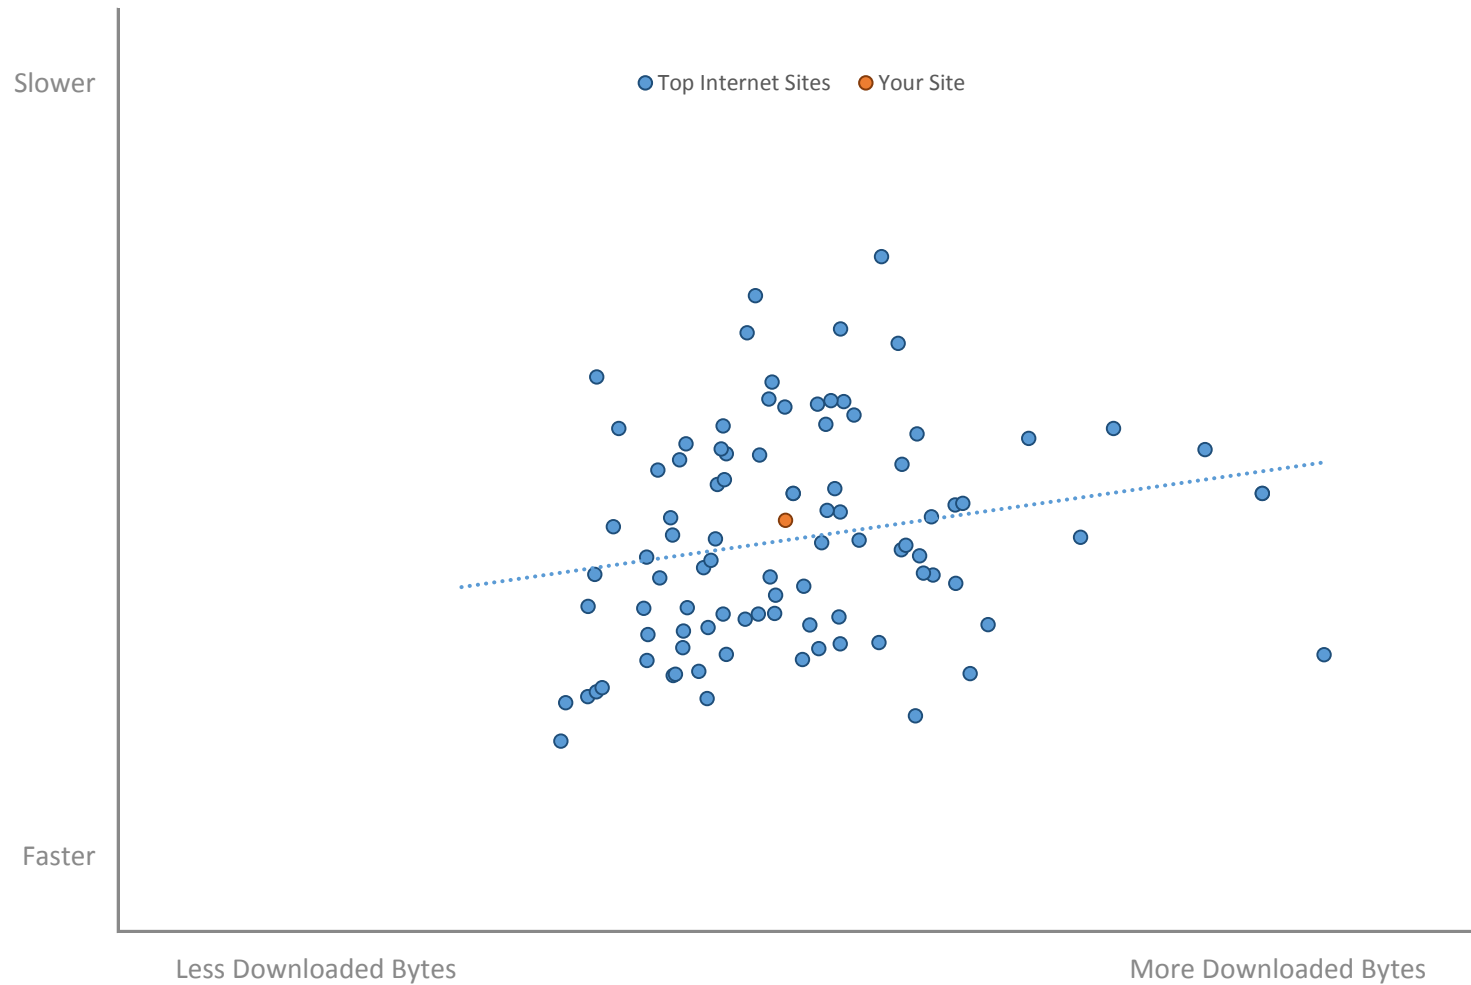

TOTAL DOWNLOADED BYTES