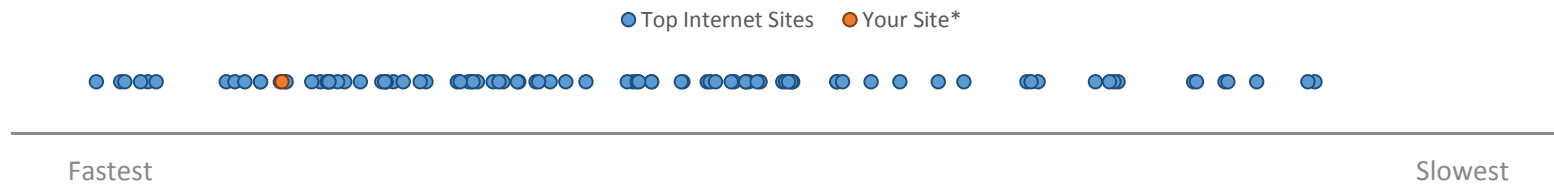

# WAIT

\* Your site had a Wait time of 100 ms and was faster than 87% of the sites used in this report.