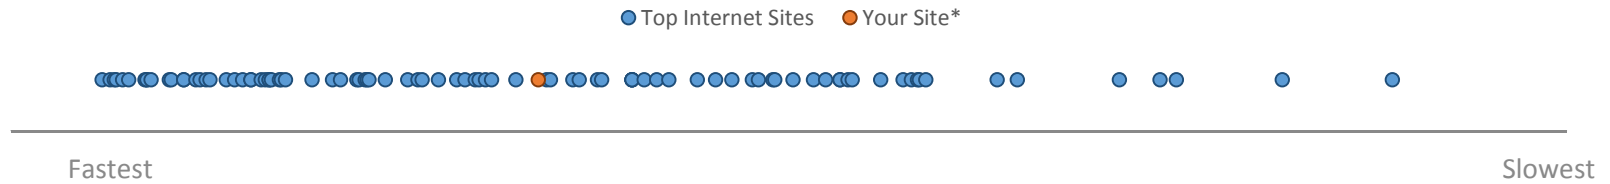

[FULLY LOADED] WEBPAGE RESPONSE

* Your site had a [Fully Loaded] Webpage Response time of 5,567 ms and was faster than 43% of the sites used in this report.